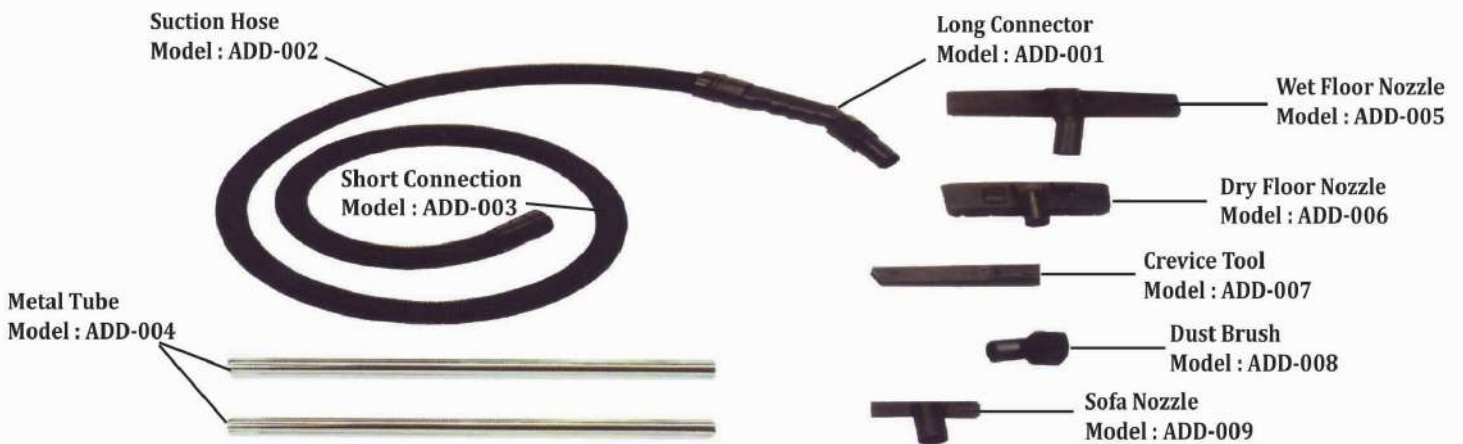

Accessories for dry vacuum (15L)