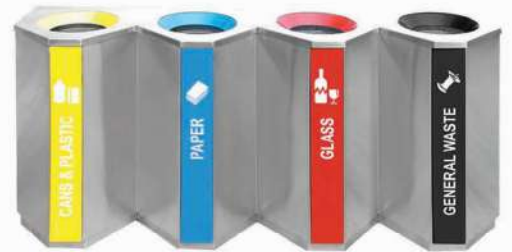

Stainless Steel Recycle Bin - Triangle
4 in 1
1600(W) x 400(D) x 800(H)mm