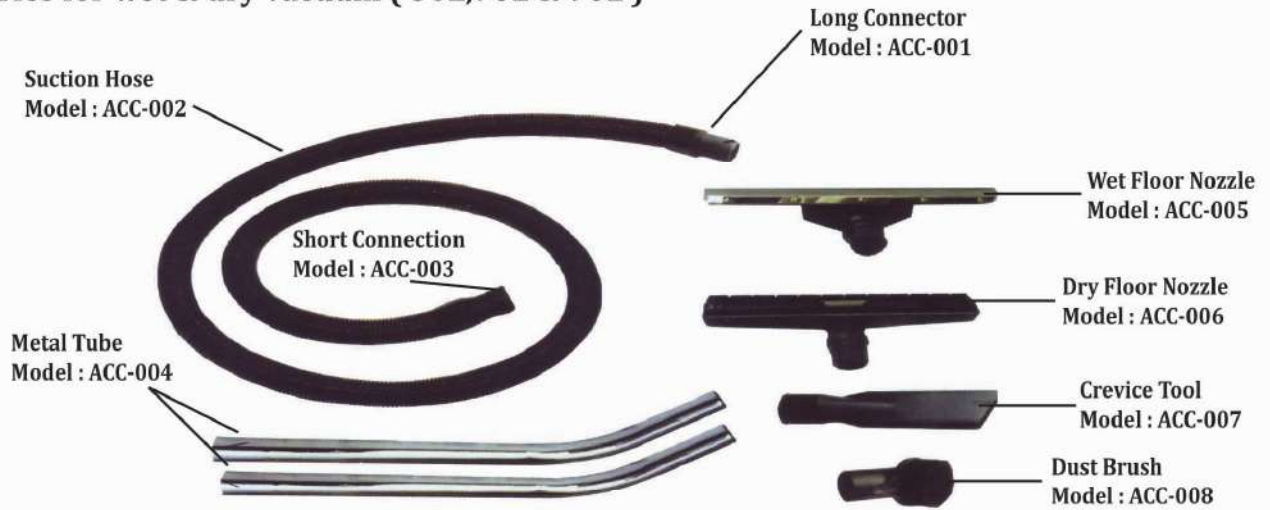

Accessories for wet & dry vacuum (30L,70L & 90L)