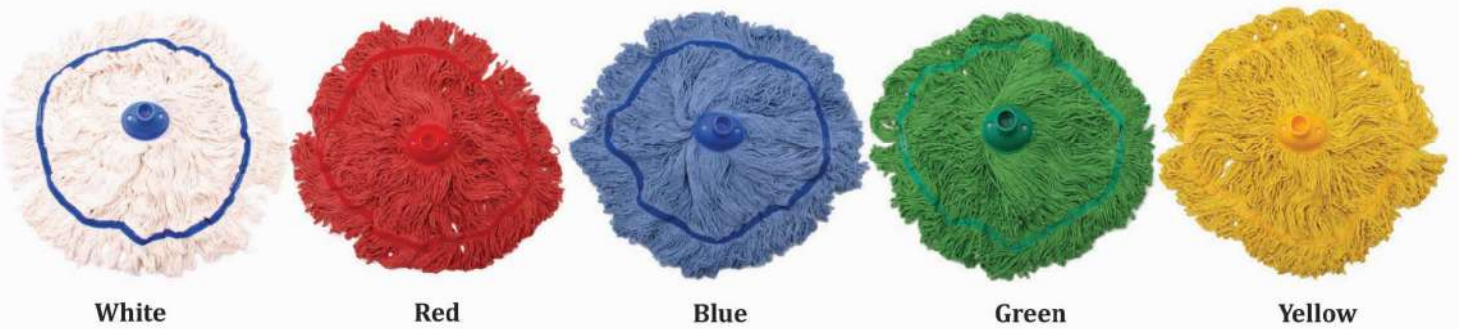

Full Colour Circular Mop 300gm