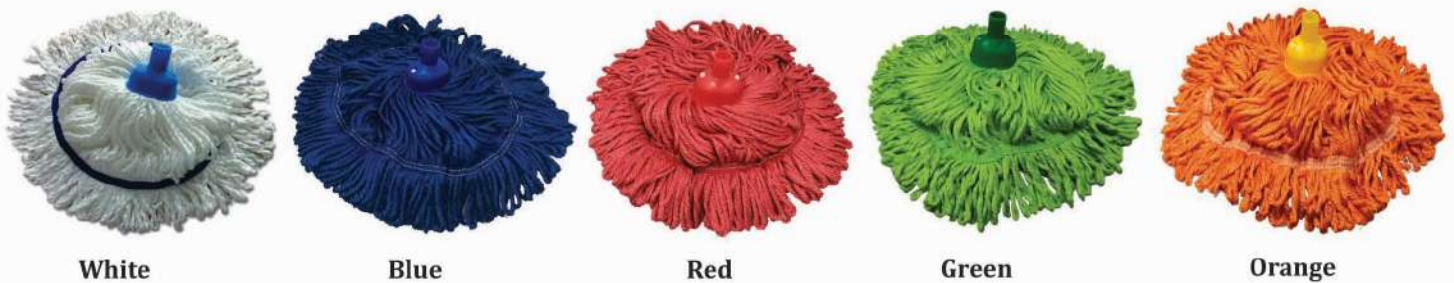

TOP BINS

LIVE YOUR BEST LIFE AT A CLEANER ENVIRONMENT

PRODUCTS CATALOGUE

Full Colour Round Mop 300gm

Semi Colour Round Mop 300gm

Cotton Circular Mop Cw Colour Ribbon 300gm

Full Colour Circular Mop 300gm

Microfibre Circular Mop 300gm

Blended Cotton Dust Mop Refill

Size :
40cm /60cm /80cm /100cm

Acrylic Dust Mop Refill

Size :
40cm /60cm /80cm /100cm

Microfibre Dust Mop Refill (White)

Size :
40cm /60cm /80cm /100cm

Microfibre Dust Mop Refill (Blue)