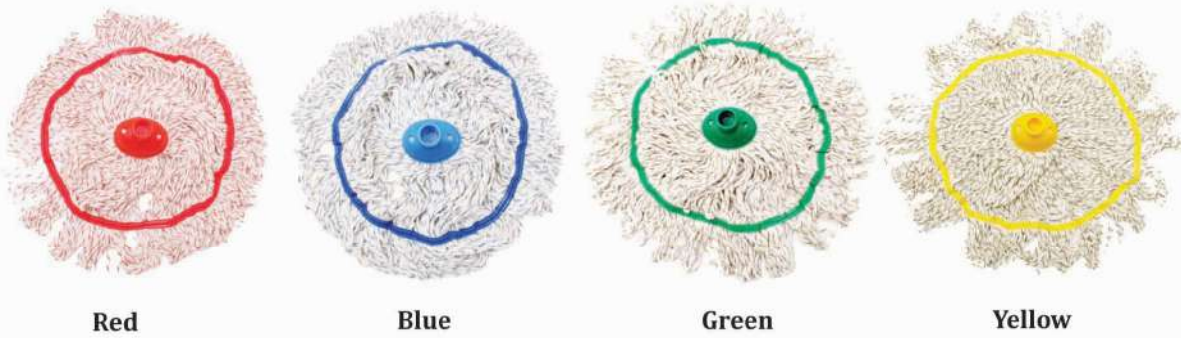

Cotton Circular Mop Cw Colour Ribbon 300gm